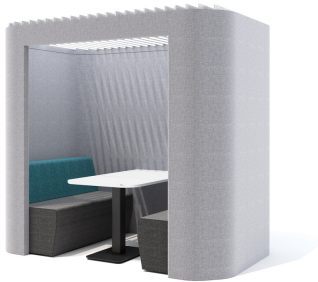

## Team Booth (Small) Specification

The Oasis Soft Team Booth (Small) is an open-front booth with a distinctive and functional louvre ceiling design. This semi-private space for up to four users can be used for multiple purposes from impromptu meetings to informal break-out sessions.

**Standard** **\$20,457 (incl. freight)**

Exterior Dimensions: 100" w x 61" d x 91" h  
Interior Dimensions: 94" w x 55" d x 85" h

### Internal Features

Louvre Ceiling  
Occupancy Sensor  
LED Ceiling Unit  
Acoustic Lined Panels

### Options

Seated Height Pedestal Table 32" w x 39" d x 29" h (12 laminate colors & 12 powder coat colors)*.....	\$1,276
Standing Height Pedestal Table 32" w x 39" d x 42" h (12 laminate colors & 12 powder coat colors)*.....	\$1,353
Seated Height Oak Frame Table 32" w x 39" d x 29" h (12 laminate colors & 7 stain colors)*.....	\$1,828
Standing Height Oak Frame Table 32" w x 39" d x 42" h (12 laminate colors & 7 stain colors)*.....	\$1,964
Sofa (each) – Seated Height (12 fabric colors)*.....	\$2,835
AeraMax Air Purification System.....	\$2,500
Electric (Table- or Sofa- Integrated "Cove" w/2 Power + 2 USB).....	\$506
Electric (Table-Integrated "Wedge" w/2 Power + 2 USB).....	\$393
Electric (Table-Integrated "Cove RJ" w/2 Power + 2 USB + HDMI).....	\$573
Electric (Table-Integrated "Air Charge" Wireless Charging Unit).....	\$660
Acoustic Enclosed Ceiling.....	\$0
TV Wall Mount – Up to 55" & 77 lbs.....	\$87
15' HDMI Cable.....	\$44
Power Source Hard-Wired.....	Contact Factory