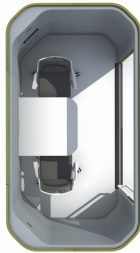

Oasissoft

When Privacy is the Priority

Duo Pod Specification

The Oasis Soft Duo Pod is a fully-enclosed space for complete privacy, with space for two users. From an air circulation fan to a sliding door and glass panels, the Duo Pod stays light, airy, and fresh.

Standard

\$24,745 (incl. freight)

Exterior Dimensions: 112" w x 61" d x 89" h

Interior Dimensions: 106" w x 55" d x 83" h

Internal Features

Door: Right Hand – Slides Right

Occupancy sensor

LED ceiling unit