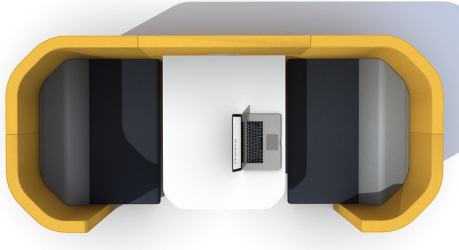

Duo Hub Specification

The Oasis Soft Duo Hub is a low-level, open-top seating space for up to two users. Hub works with your existing open plan feel, while the acoustic panels ensure users gain increased privacy for individual work or group collaboration.

Standard **\$10,871 (incl. freight)**

Exterior Dimensions: 100" w x 45" d x 55" h
 Interior Dimensions: 94" w x 39" d x 55" h

Finishes
 Mayer Fedora fabric for internal and external panels (24 standard colors)

Options

- Seated Height Pedestal Table 32" w x 39" d x 29" h (12 laminate colors & 12 powder coat colors)*.....\$1,215
- Seated Height Oak Frame Table 32" w x 39" d x 29" h (12 laminate colors & 7 stain colors)*.....\$1,741
- Sofa (each) – Seated Height (12 fabric colors)*.....\$1,950
- Electric (Table– or Sofa– Integrated "Cove" w/2 Power + 2 USB).....\$482
- Electric (Table–Integrated "Wedge" w/2 Power + 2 USB).....\$374
- Electric (Table–Integrated "Cove RJ" w/2 Power + 2 USB + HDMI).....\$551
- Electric (Table–Integrated "Air Charge" Wireless Charging Unit**).....\$629
- TV Wall Mount – Up to 55" & 77 lbs.....\$83
- 15' HDMI Cable.....\$42
- Power Source Hard–Wired.....Contact Factory