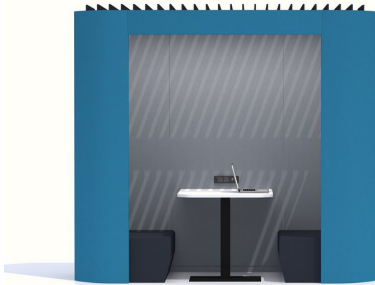

Oasissoft

When Privacy is the Priority

Duo Booth Specification

The Oasis Soft Duo Booth is an open-front booth with a distinctive and functional louvre ceiling design. This semi-private space for up to two users can be used for multiple purposes from impromptu meetings to informal break-out sessions.

Standard

\$19,760 (incl. freight)

Exterior Dimensions: 100" w x 45" d x 91" h

Interior Dimensions: 94" w x 39" d x 85" h

Internal Features

Louvre Ceiling

Occupancy Sensor

LED Ceiling Unit

Acoustic Lined Panels

Finishes

Mayer Fedora fabric for internal and external panels (24 standard colors)

*all prices reflect standard finishes

Options

Seated Height Pedestal Table 32" w x 39" d x 29" h
(12 laminate colors & 12 powder coat colors)*.....\$1,276