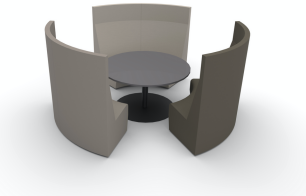

Soft Carousel Specification

The Oasis Soft Carousel is a low-level curved soft seating hub for 6. The stylish, open-topped, acoustic lined space enables collaborative work and can be configured in a single 6-seat unit or combinations of 2 or 3 seats. Ideal for use with a media wall for presentations and brainstorming sessions.

Standard

\$17,602 (incl. freight*)

Dimensions: 115" w x 80" d x 55" h

Finishes

Mayer Fedora fabric for internal and external panels (24 standard colors)

Leveling Glides

Options

Seated Height Round Disc Table 60" Diameter x 29" h (12 laminate colors & 12 powder coat colors)*.....\$2,869

Electric (Table- or Sofa- Integrated "Cove" w/2 Power + 2 USB).....\$568

Electric (Table-Integrated "Wedge" w/2 Power + 2 USB).....\$442

Electric (Table-Integrated "Cove RJ" w/2 Power + 2 USB + HDMI).....\$644