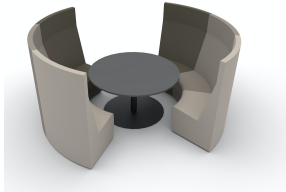

Soft Carousel Specification

The Oasis Soft Carousel is a low-level curved soft seating hub for 6. The stylish, open-topped, acoustic lined space enables collaborative work and can be configured in a single 6-seat unit or combinations of 2 or 3 seats. Ideal for use with a media wall for presentations and brainstorming sessions.

Standard

\$17,602 (incl. freight*)

Dimensions: 115" w x 80" d x 55" h

Finishes

Mayer Fedora fabric for internal and external panels (24 standard colors)

Leveling Glides

Options

Seated Height Round Disc Table 60" Diameter x 29" h (12 laminate colors & 12 powder coat colors)*.....\$2,869

Electric (Table- or Sofa- Integrated "Cove" w/2 Power + 2 USB).....\$568

Electric (Table-Integrated "Wedge" w/2 Power + 2 USB).....\$442

Electric (Table-Integrated "Cove RJ" w/2 Power + 2 USB + HDMI).....\$644